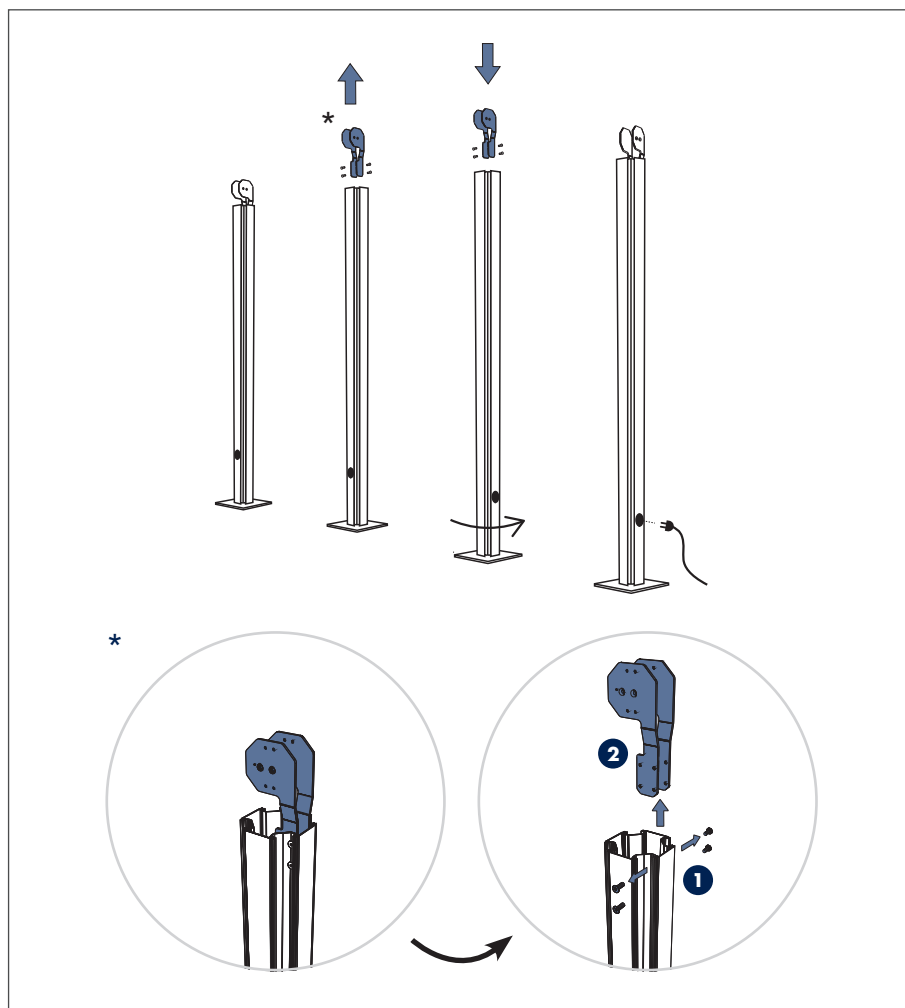

Installation manual Camargue Power Socket

230 V power - OFF

OPTION 1: pin earthing

OPTION 2: side earthing

OPTION 3: usb

230 V power - OFF

HOW TO

change the power socket position for an intermediate column

DIMENSIONS