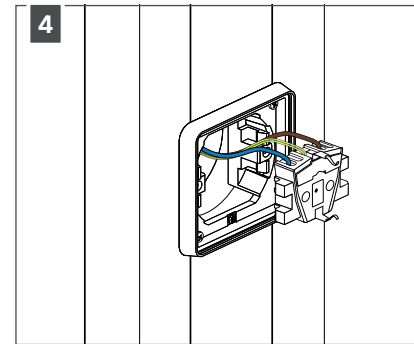

Installation manual Camargue Power Socket

230 V power - OFF

OPTION 1: pin earthing

OPTION 2: side earthing

OPTION 3: usb

230 V power - OFF

HOW TO

change the power socket position for an intermediate column

DIMENSIONS