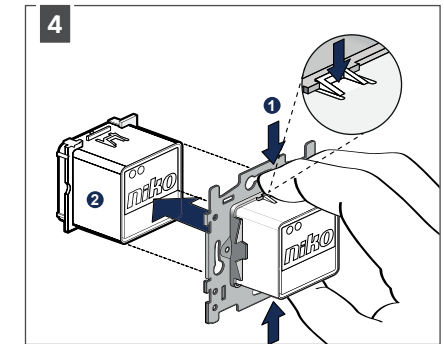

Installation manual Camargue Power Socket

230 V power - OFF

OPTION 1: pin earthing

OPTION 2: side earthing

OPTION 3: usb

230 V power - OFF

HOW TO

change the power socket position for an intermediate column

DIMENSIONS