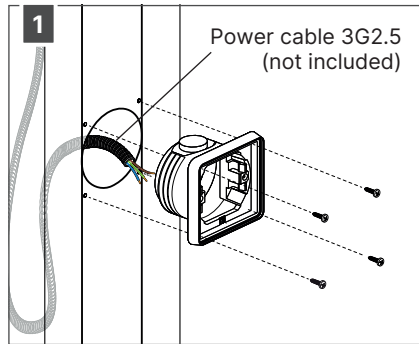

Installation manual Camargue Power Socket

230 V power - OFF

OPTION 1: pin earthing

OPTION 2: side earthing

OPTION 3: usb

230 V power - OFF

HOW TO

change the power socket position for an intermediate column

DIMENSIONS