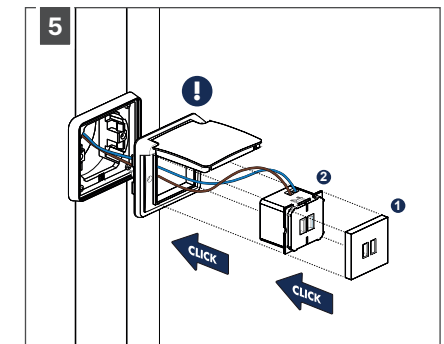

Installation manual Camargue Power Socket

230 V power - OFF

OPTION 1: pin earthing

OPTION 2: side earthing

OPTION 3: usb

230 V power - OFF

HOW TO

change the power socket position for an intermediate column

DIMENSIONS