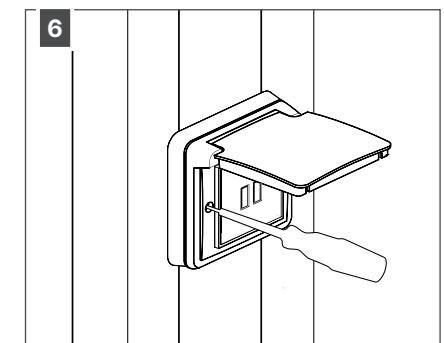

Installation manual Camargue Power Socket

230 V power - OFF

OPTION 1: pin earthing

OPTION 2: side earthing

OPTION 3: usb

230 V power - OFF

HOW TO

change the power socket position for an intermediate column

DIMENSIONS