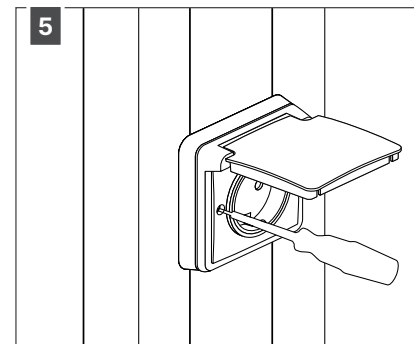

Installation manual Camargue Power Socket

230 V power - OFF

OPTION 1: pin earthing

OPTION 2: side earthing

OPTION 3: usb

230 V power - OFF

HOW TO

change the power socket position for an intermediate column

DIMENSIONS