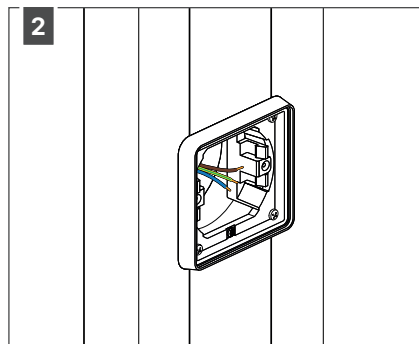

Installation manual Camargue Power Socket

230 V power - OFF

OPTION 1: pin earthing

OPTION 2: side earthing

OPTION 3: usb

230 V power - OFF

HOW TO

change the power socket position for an intermediate column

DIMENSIONS