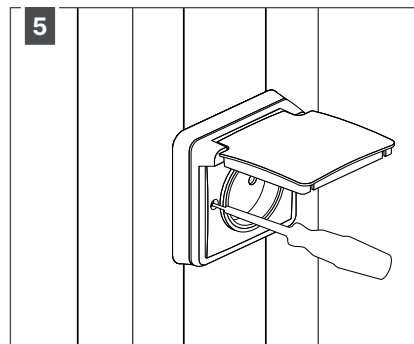

Installation manual Camargue Power Socket

230 V power - OFF

OPTION 1: pin earthing

OPTION 2: side earthing

OPTION 3: usb

230 V power - OFF

HOW TO

change the power socket position for an intermediate column

DIMENSIONS