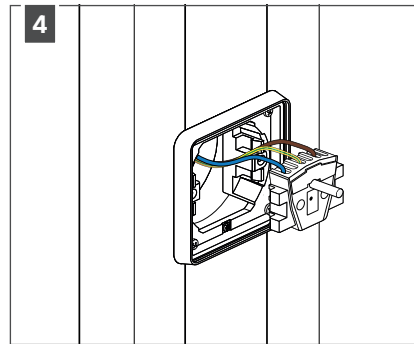

Installation manual Camargue Power Socket

230 V power - OFF

OPTION 1: pin earthing

OPTION 2: side earthing

OPTION 3: usb

230 V power - OFF

HOW TO

change the power socket position for an intermediate column

DIMENSIONS