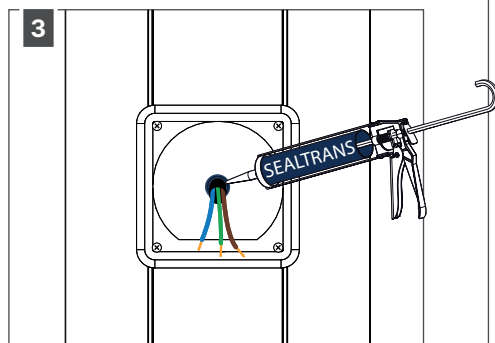

Installation manual Camargue Power Socket

230 V power - OFF

OPTION 1: pin earthing

OPTION 2: side earthing

OPTION 3: usb

230 V power - OFF

HOW TO

change the power socket position for an intermediate column

DIMENSIONS